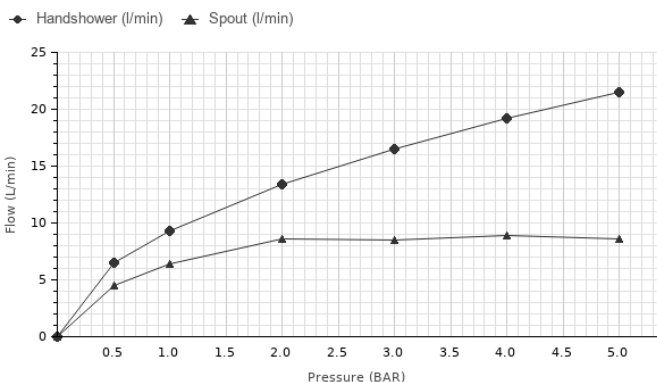

Bathroom Taps

VITAE

Designed by
ZAHA HADID

Description

Shower column with headshower. Includes mixer and handshower with support

Finish

white
100184605

Flow rate diagramme

Pressure (bar)	0	0.5	1	2	3	4	5
Flow - Handshower (l/min) (±15%)	0	6.5	9.3	13.4	16.5	19.2	21.5
Flow - Spout (l/min) (±15%)	0	4.5	6.4	8.6	8.5	8.9	8.6

Technical drawing

Dimensions in mm